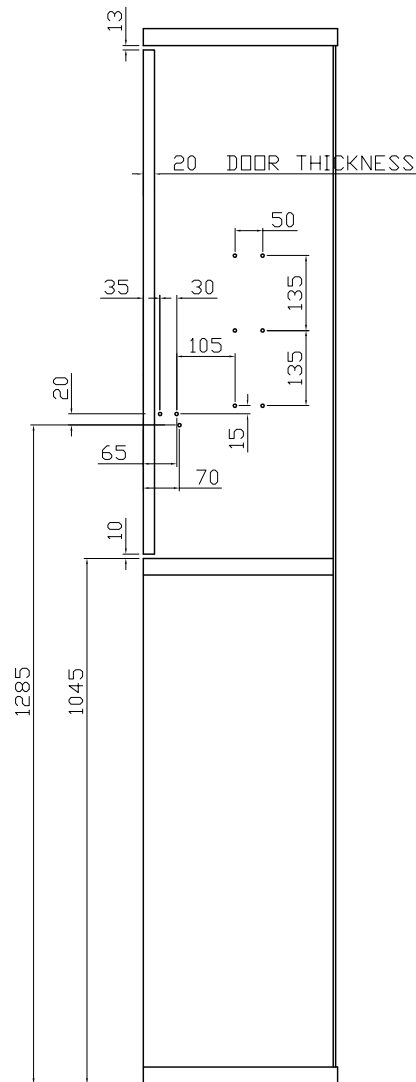

# stapelbed bed bovenaan 90x200cm

Technische Fiche

**DU PONT**  
HANDEL EN MAATWERK

## CLICK-O UPPER 920x2020

### HOLES FOR RIGHT AND LEFT SIDE

#### CABINET DIMENSIONS:

INTERNAL WIDE 2086mm  
HEIGHT INTERNAL 1028mm  
HEIGHT FROM THE FLOOR 2073mm

**DEPTH CABINET: THICKNESS DOOR +  
280mm +THICKNESS BACK PANEL**

**FRONT PANEL + MATTRESS**  
**WEIGHT 40 Kg**  
**HEIGHT MATTRESS 180mm**