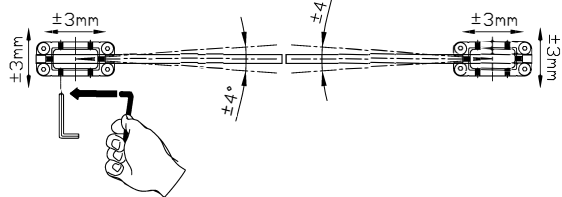

DU PONT
HANDEL EN MAATWERK

REVOLTA S-MONTAGE

Handleiding

HANDLEIDING S-MONTAGE

b7

b8

Door adjustment / Deurafstelling / Adjustement de la porte / Türeinstellung

SECURE THE ADAPTER PLATE.
Tighten all 6 grub screws with the allen key firmly when the adapter plate is in its final and correct position.