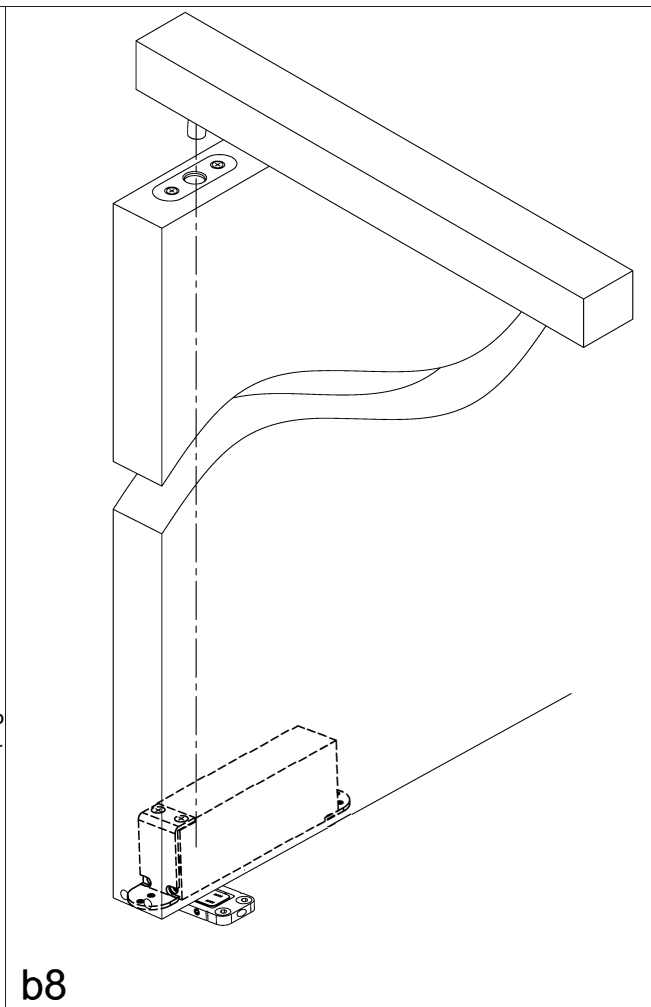

DU PONT
HANDEL EN MAATWERK

REVOLTA S-MONTAGE

Handleiding

HANDLEIDING S-MONTAGE

b7

b8

Door adjustment / Deurafstelling / Adjustement de la porte / Türeinstellung

SECURE THE ADAPTER PLATE.
Tighten all 6 grub screws with the allen key firmly when the adapter plate is in its final and correct position.