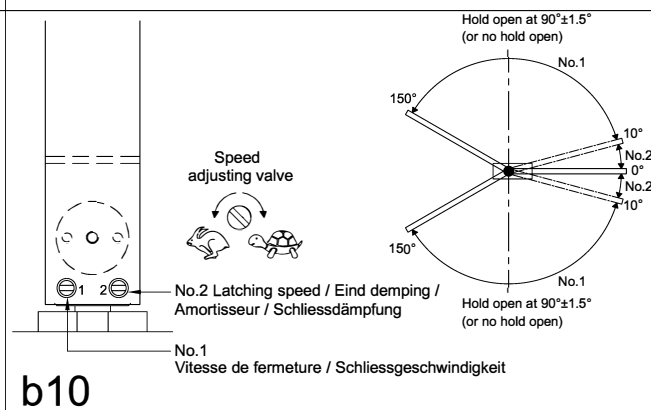

HANDLEIDING S-MONTAGE

b7

b8

Door adjustment / Deurafstelling / Adjustement de la porte / Türeinstellung

SECURE THE ADAPTER PLATE.
Tighten all 6 grub screws with the allen key firmly when the adapter plate is in its final and correct position.

b9

b10

b11

b12