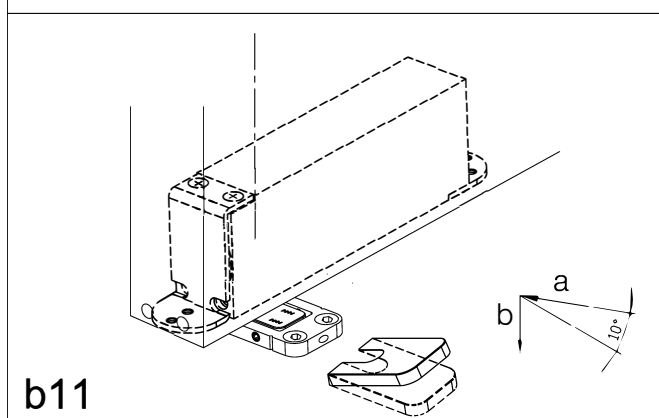

HANDLEIDING S-MONTAGE

b7

b8

Door adjustment / Deurafstelling / Adjustement de la porte / Türeinstellung

SECURE THE ADAPTER PLATE.
Tighten all 6 grub screws with the allen key firmly when the adapter plate is in its final and correct position.

b9

b10

b11

b12