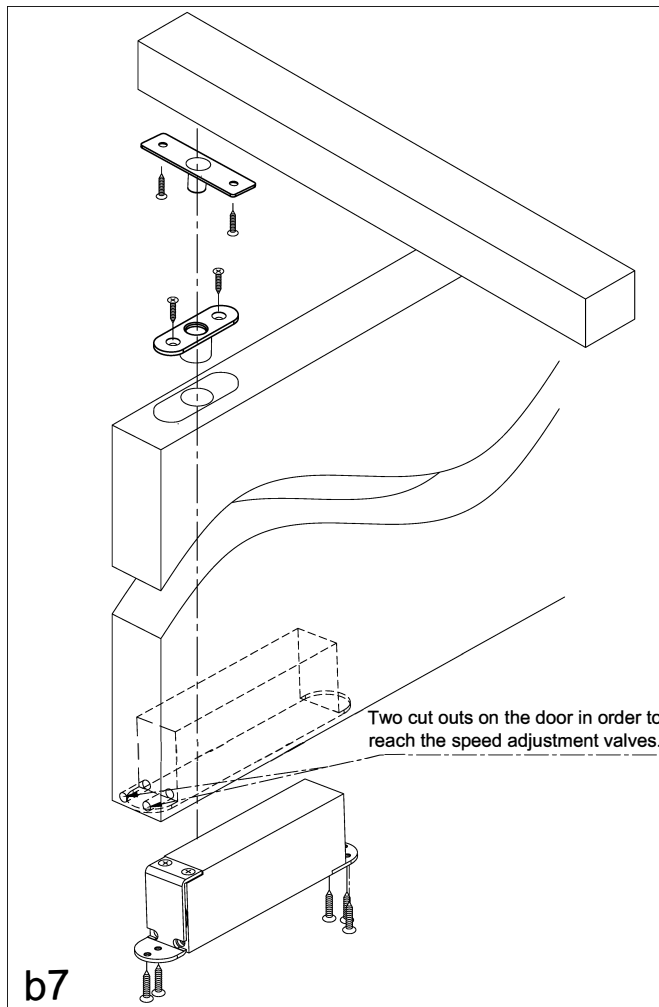

DU PONT
HANDEL EN MAATWERK

REVOLTA S-MONTAGE

Handleiding

HANDLEIDING S-MONTAGE

b7

b8

Door adjustment / Deurafstelling / Adjustement de la porte / Türeinstellung

SECURE THE ADAPTER PLATE.
Tighten all 6 grub screws with the allen key firmly when the adapter plate is in its final and correct position.