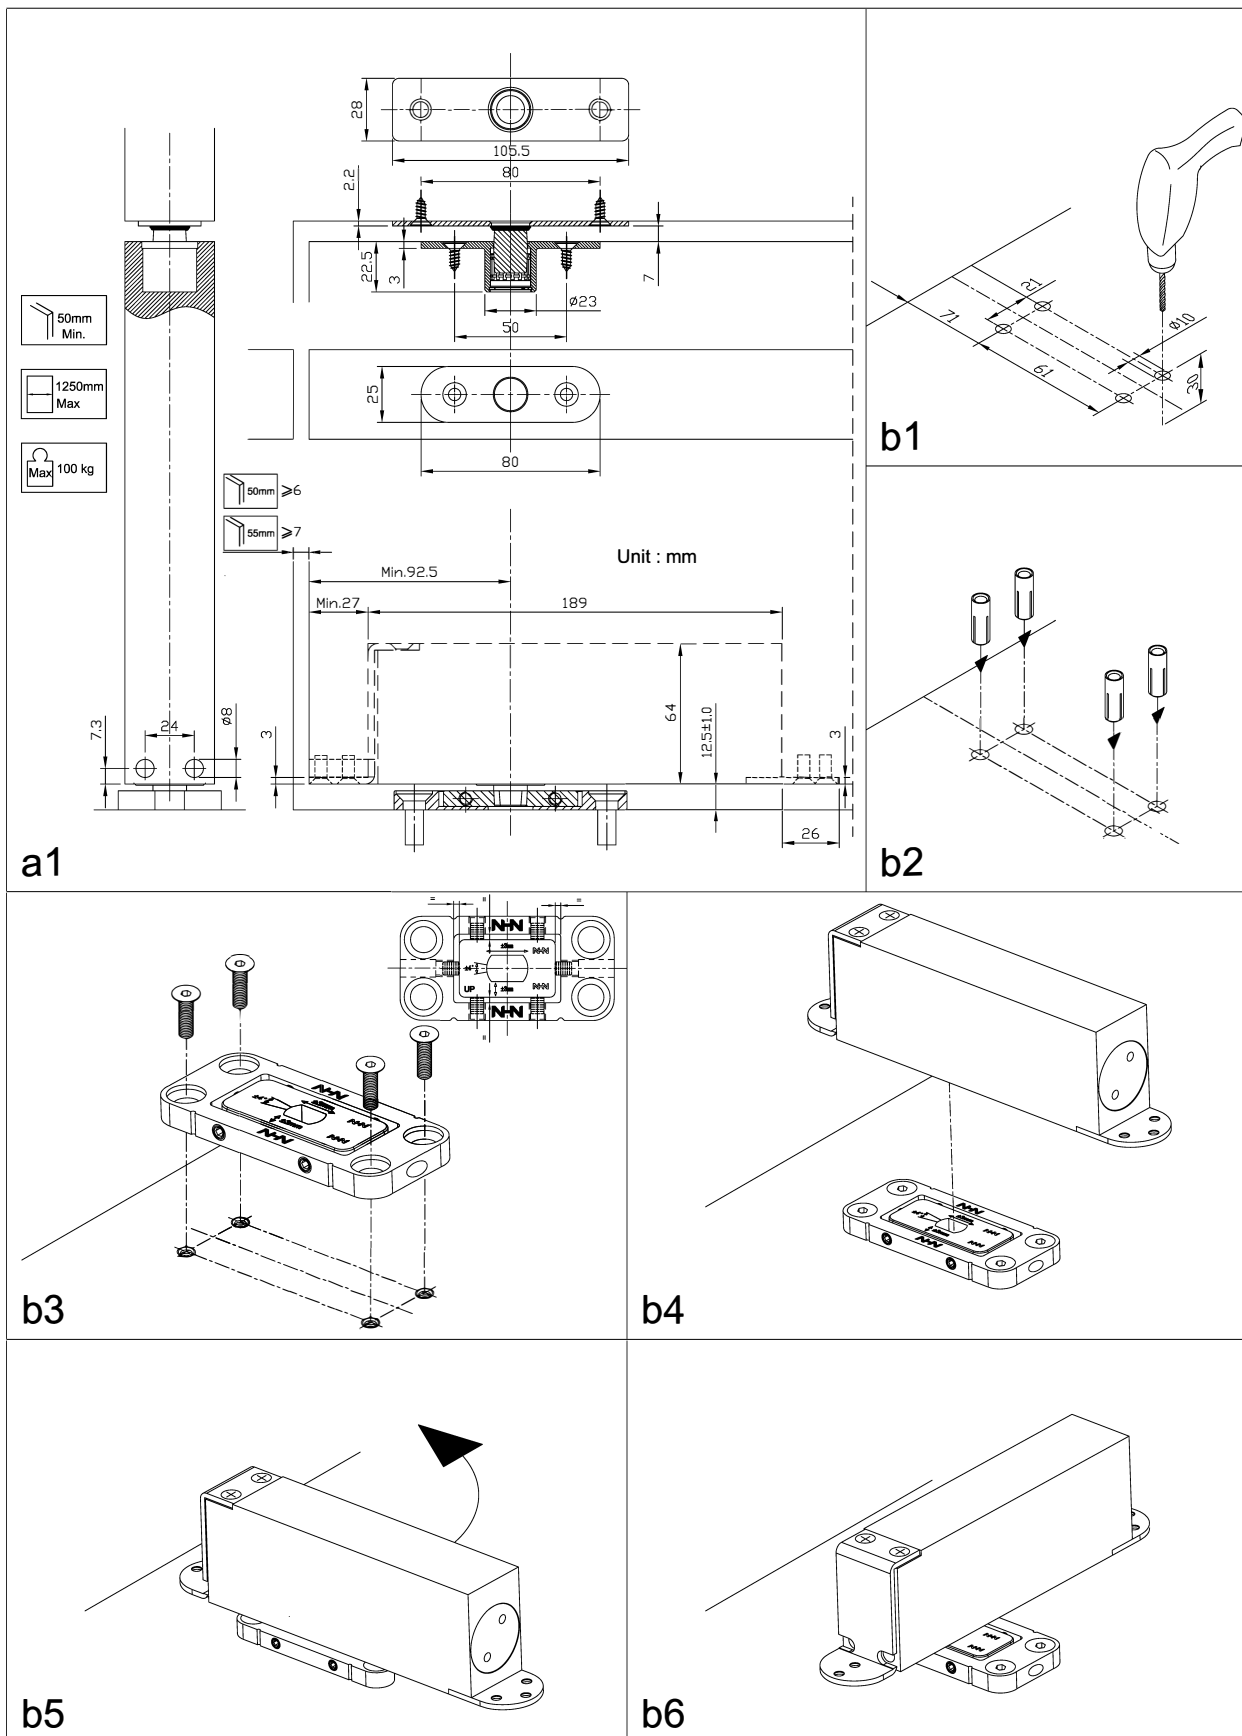

DU PONT
HANDEL EN MAATWERK

REVOLTA S-MONTAGE

Handleiding

HANDLEIDING S-MONTAGE

b7

b8

Door adjustment / Deurafstelling / Adjustement de la porte / Türeinstellung

SECURE THE ADAPTER PLATE.
Tighten all 6 grub screws with the allen key firmly when the adapter plate is in its final and correct position.