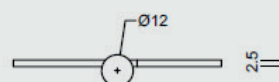

PRO RVS 304
PROFESSIONAL QUALITY LABEL